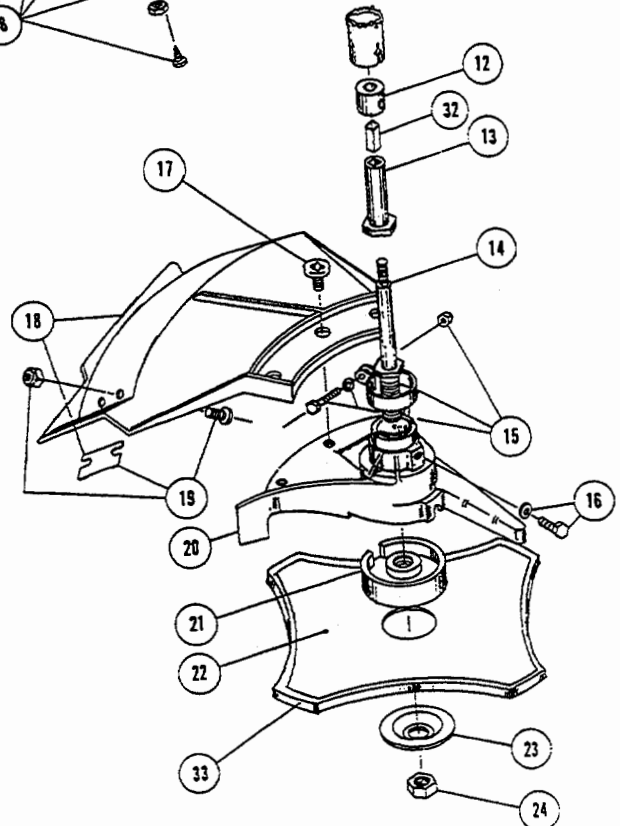

* not shown

The above part numbers are for serial numbers 910027701 thru 009081200.

BOOM & TRIMMER PARTS - IDC 540-1

Item	Part No.	Description
1	147590	Main Handle Grip
2	147594	Throttle Cable Housing
3	610315	Throttle Cable
4	683303	Throttle Trigger Assembly
5	610314	Throttle Trigger Spring
6	610327	Shoulder Strap Clamp
7	683870	J-Handle Assembly
8	683925	Handle Bracket Assembly
9	147595	Drive Shaft Housing Assembly
10	612021	Tube Closure
11	612831	Grip
12	145890	Retainer Sleeve
13	610303	Square Drive
14	145893	Drive Shaft
15	682060	Clamp Assembly
16	683298	Mounting Bolt Assembly
17	683304	Guard Mounting Screws
18	147597	Guard and Blade Assembly
19	682061	Blade Assembly
20	153598	Bearing Housing Assembly
21	147006	Blade Driver
22	145873	Blade
23	147007	Lower Blade Holder
24	145895	Blade Retaining Nut
25	145896	Spool Shaft
26	153599	Outer Spool and Eyelet Assembly
27	145566	Eyelet
28	612026	Retainer (10 pack)
29	610317	Spring
30	153600	Inner Reel
31	153066	Bump Head Knob Assembly
32	682064	Flexible Drive Shaft
33	147670	Blade Tooth Cover