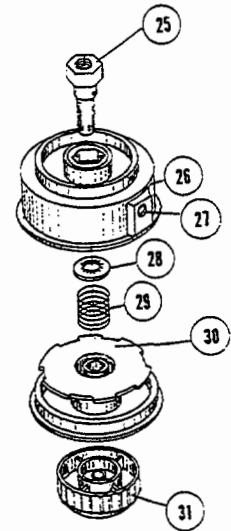

BOOM & TRIMMER PARTS - IDC 540-1