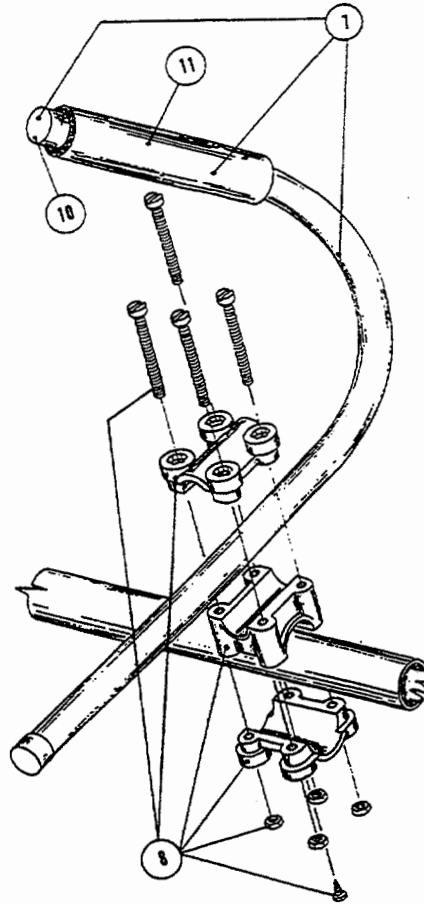

BOOM & TRIMMER PARTS - IDC 540-1