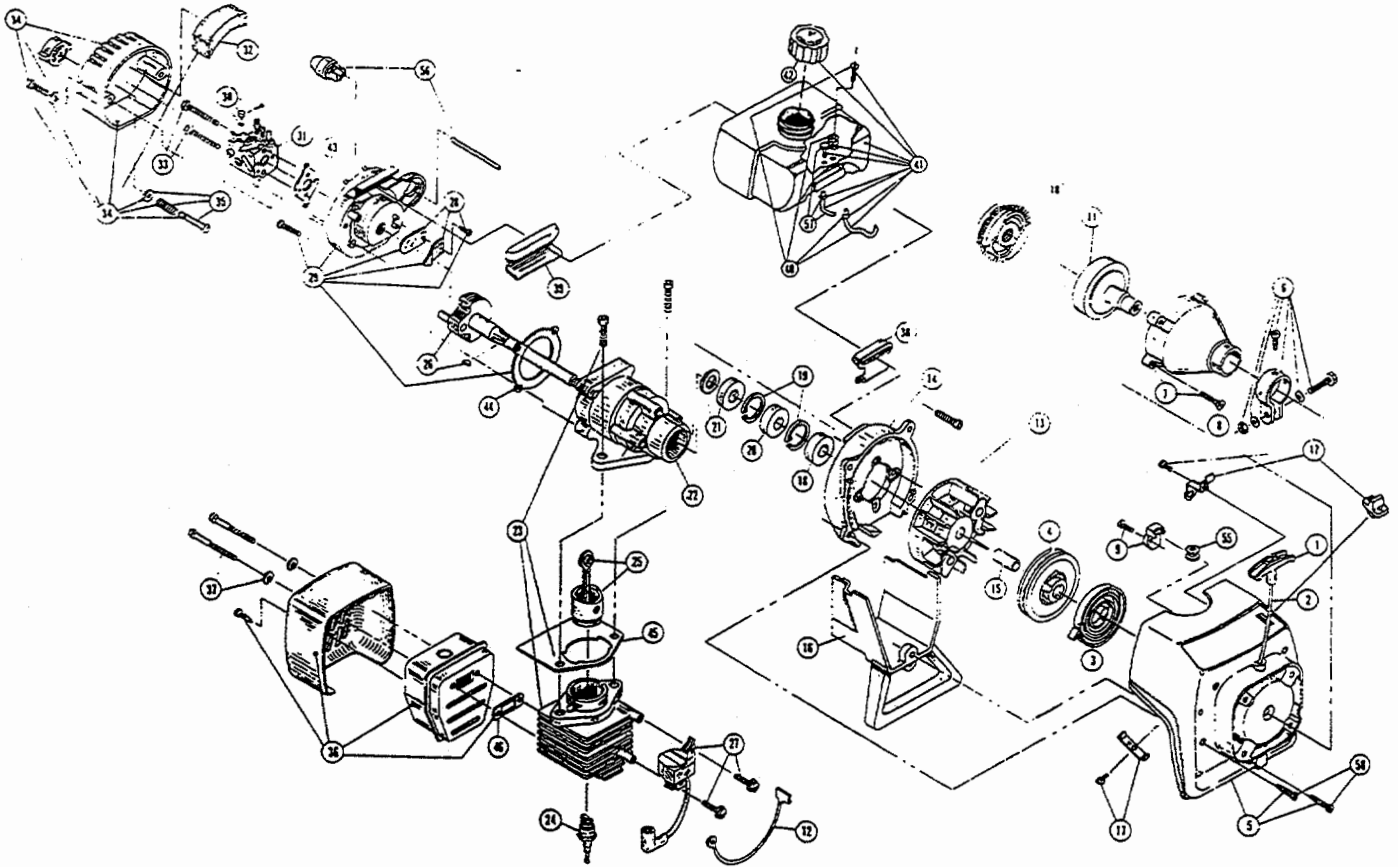

ENGINE PARTS - IDC 540-1

Item	Part No.	Description
1	610300	Pull Handle
2	613103	Rope
3	613102	Recoil Spring
4	683856	Recoil Pulley Assembly
5	180057	Starter Housing Assembly
6	153597	Upper Clamp Assembly
7	153590	Clutch Cover Assembly
8	145888	Clutch Cover Screw Assembly
9	153644	Pulley Retainer Assembly
10	153591	Clutch Rotor Assembly
11	153592	Clutch Drum Assembly
12	180036	Wire Lead
13	153624	Flywheel Assembly
14	153520	Shroud Assembly
15	145918	Spacer
16	683078	Shroud Extension and Stand
17	180035	Switch Assembly
18	610308	Outer Bearing
19	682040	Snap Ring Assembly
20	610309	Seal
21	682041	Inner Bearing Assembly
22	147015	Crankcase
23	147598	Cylinder Assembly
24	610311	Spark Plug
25	180001	Piston and Rod Assembly
26	180031	Power Shaft Assembly
27	683390	Module Assembly
28	147573	Reed Assembly
29	180033	Carburetor Mount Assembly
30	682048	Throttle Adjustment Assembly (Walbro)
30	147640	Throttle Adjustment Assembly (Tillotson)
31	147602	Governed Carburetor Assembly
32	610312	Air Cleaner Filter