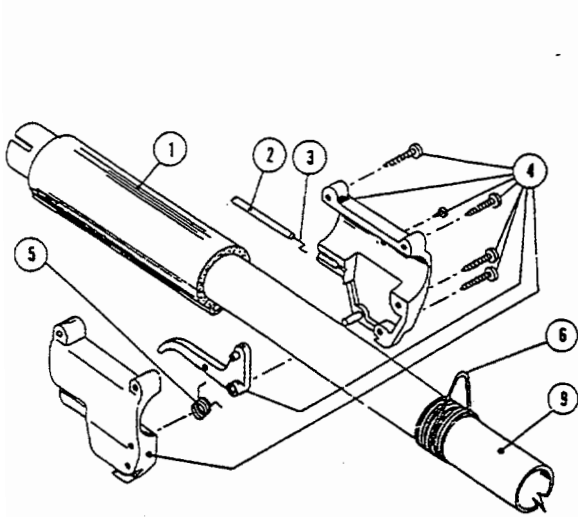

BOOM & TRIMMER PARTS - IDC 540-1